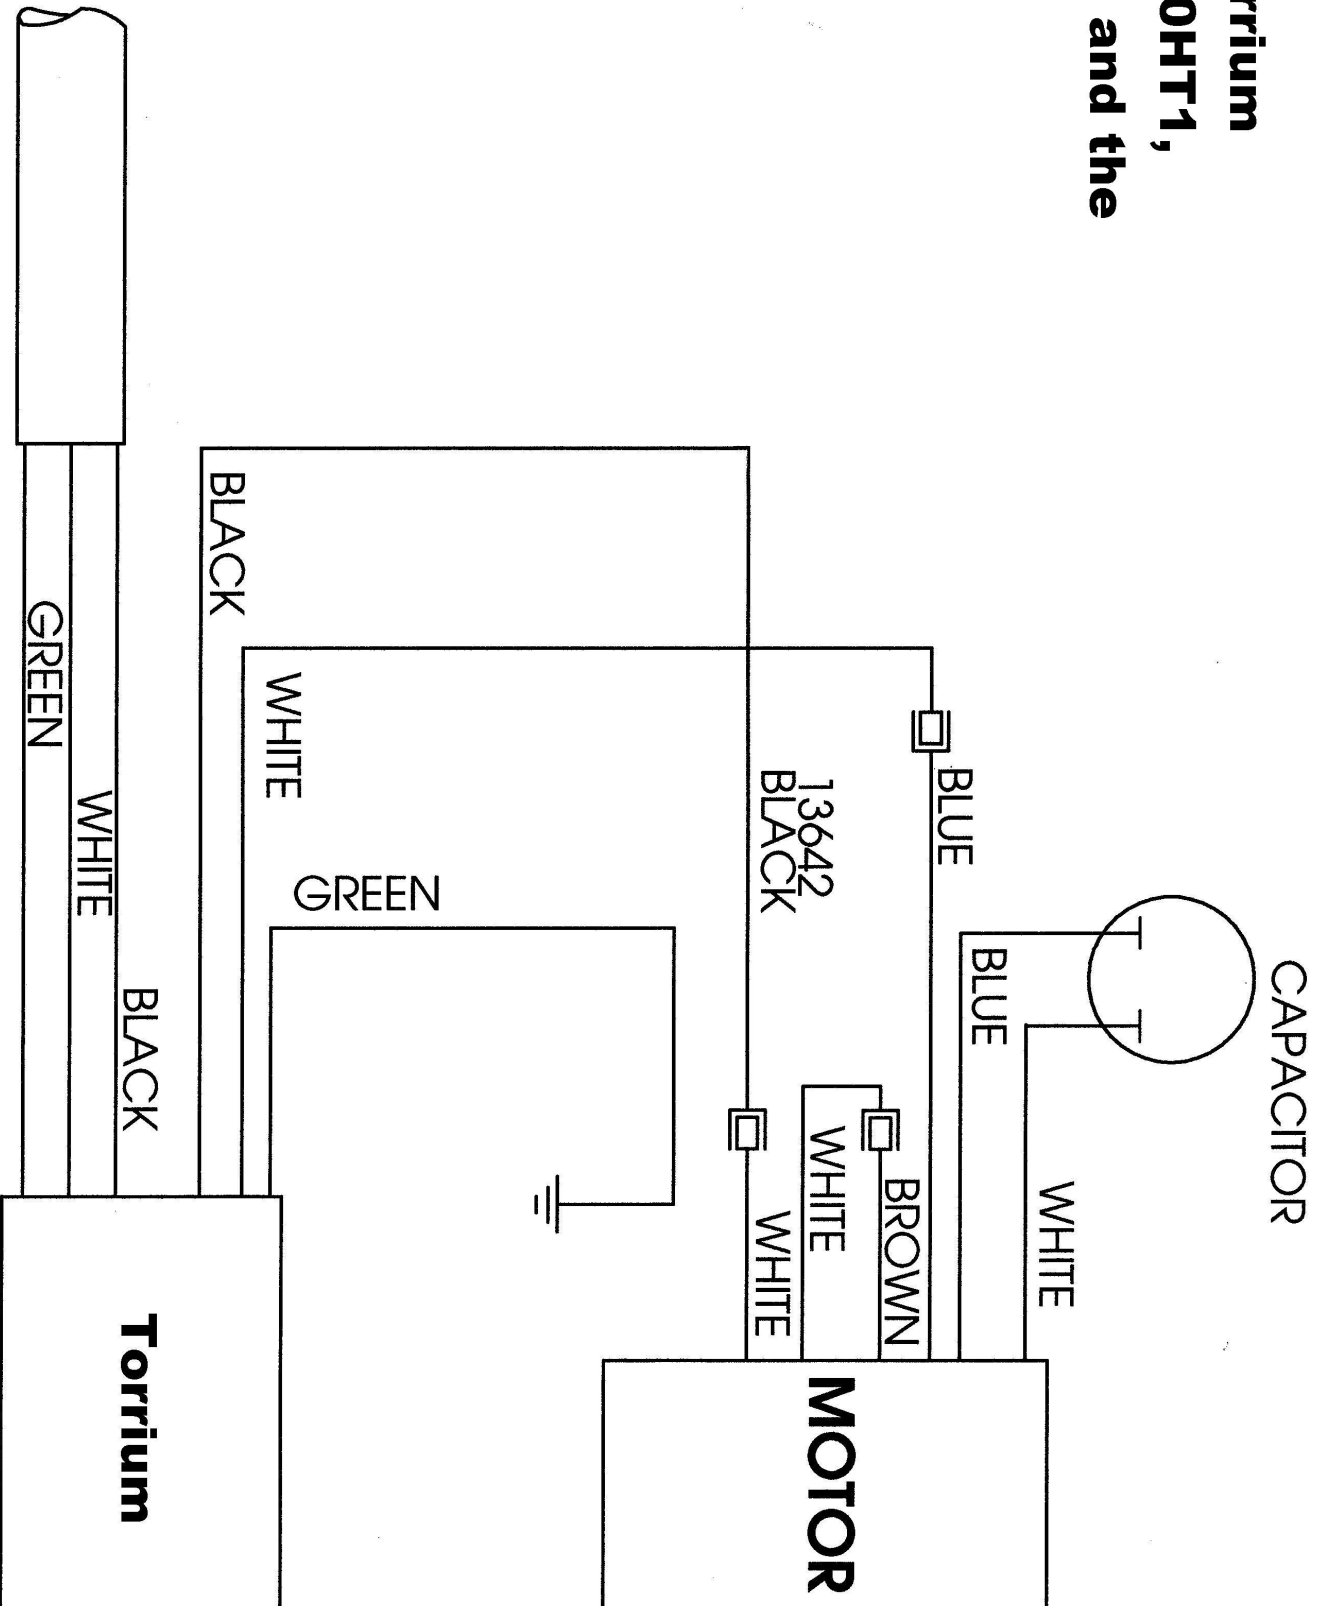

**Wiring of Torrium  
onto HS12-30HT1,  
HS12-40HT1 and the  
HS18-30HT1**

110 Vdc  
SUPPLY CABLE

CAPACITOR

WHITE

BLUE

BLUE

BROWN

**MOTOR**

13642  
BLACK

WHITE

WHITE

GREEN

WHITE

BLACK

**Torrium**

WHITE